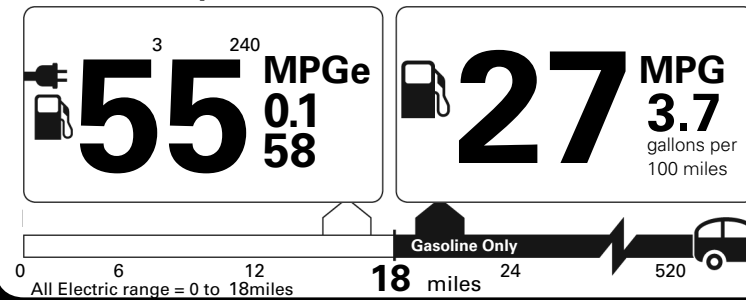

**Metallic Paint** 695.00

**Protection Package Premier\*** 735.00

**20" 5-Multi Spoke Alloy Wheel** 800.00

**Destination Charge** 1,095.00

**Total Suggested Retail Price:** \$ 69,475.00

## Fuel Economy and Environment

Plug-In Hybrid Vehicle  
Electricity-Gasoline

**Fuel Economy** Standard SUV 4WD range from 14 to 105 MPGe. The best vehicle rates 142 MPGe.

You spend  
**\$ 500**

more in fuel costs  
over 5 years  
compared to the  
average new vehicle.